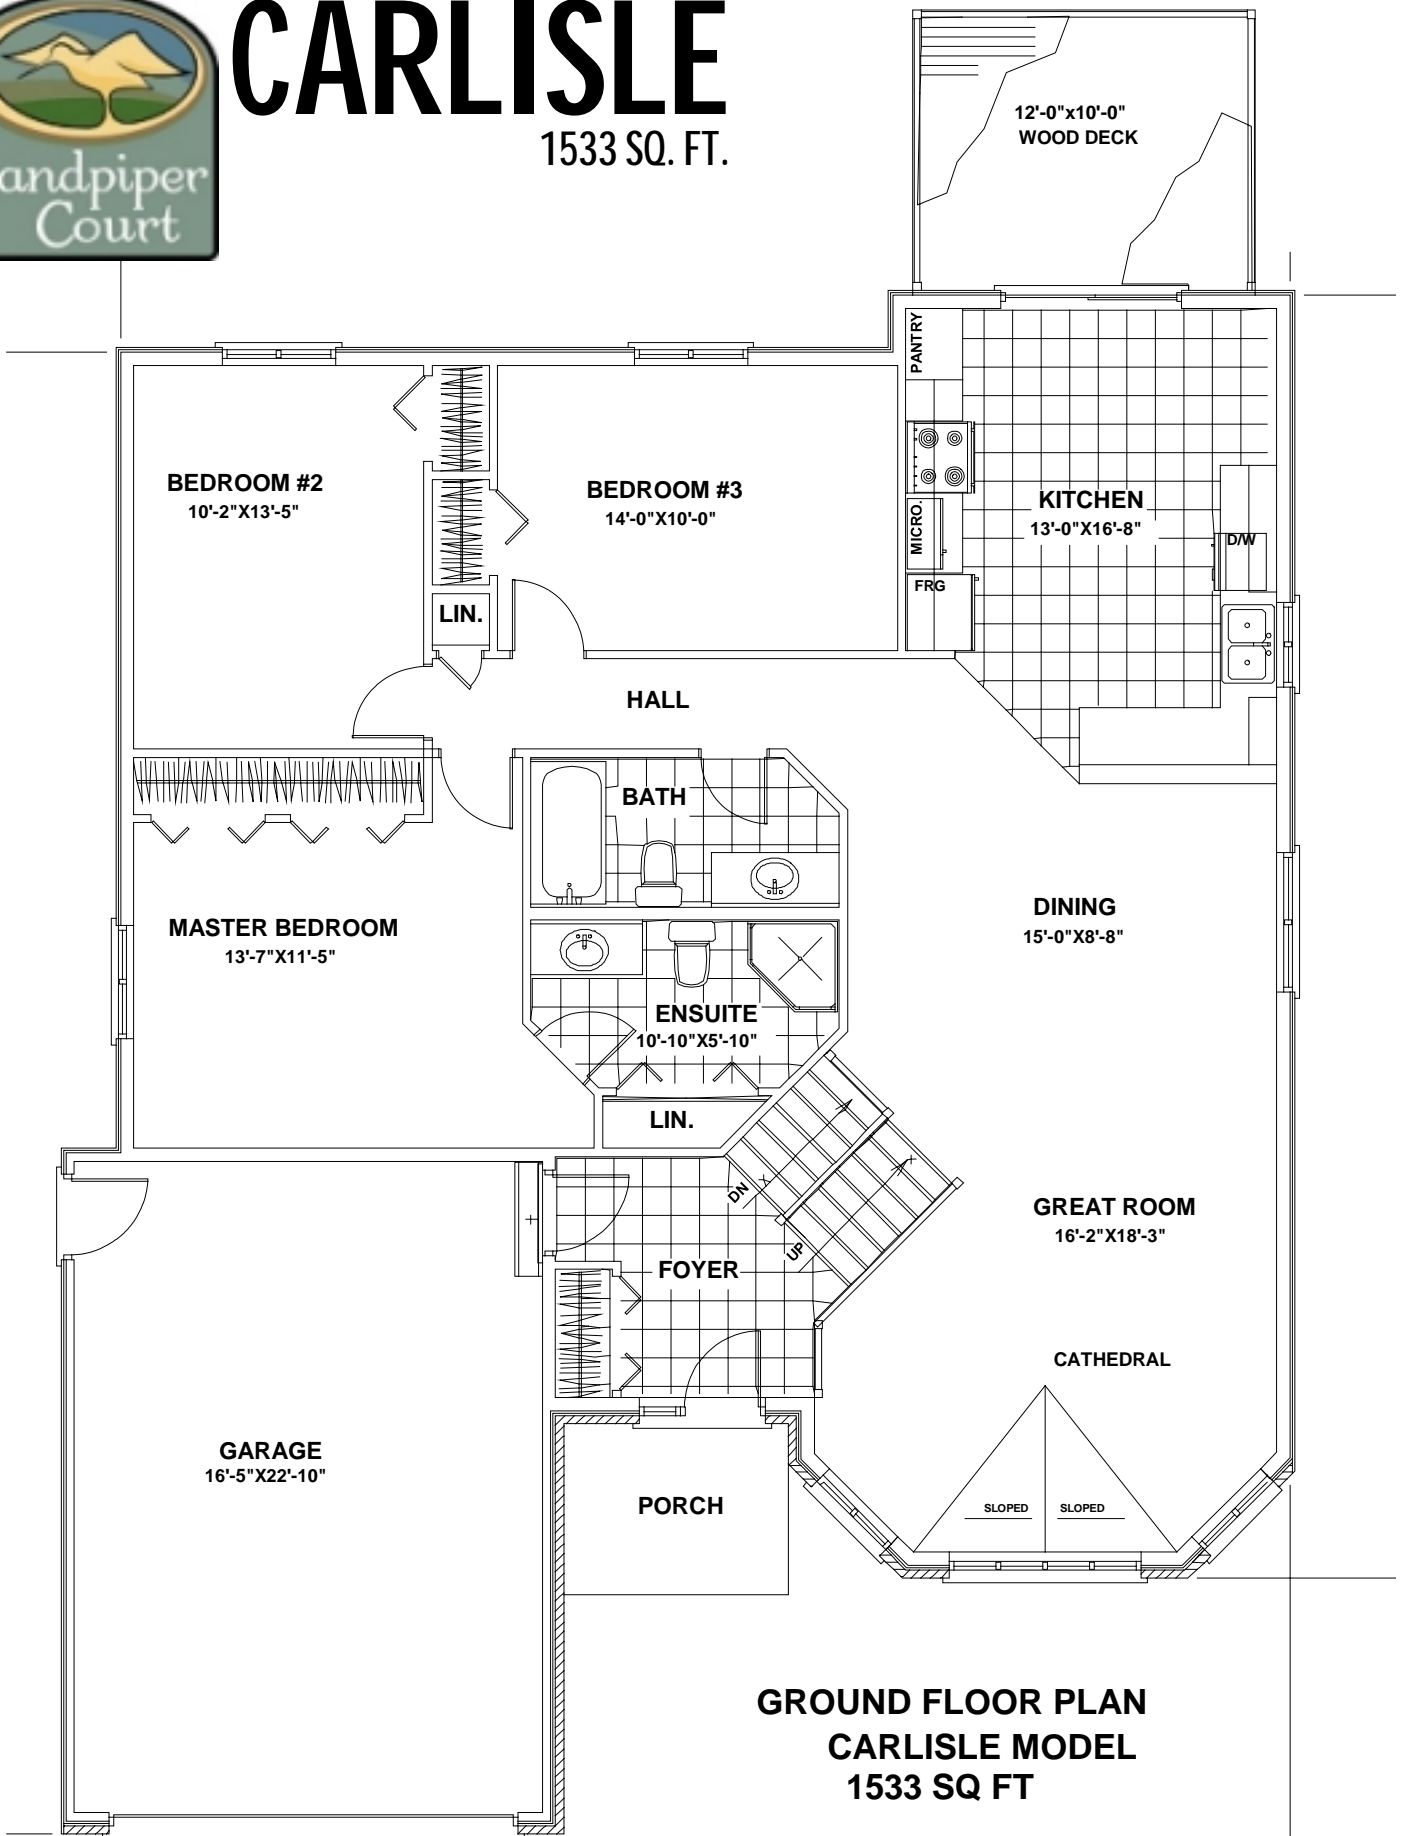

CARLISLE

1533 SQ. FT.

**GROUND FLOOR PLAN
CARLISLE MODEL
1533 SQ FT**