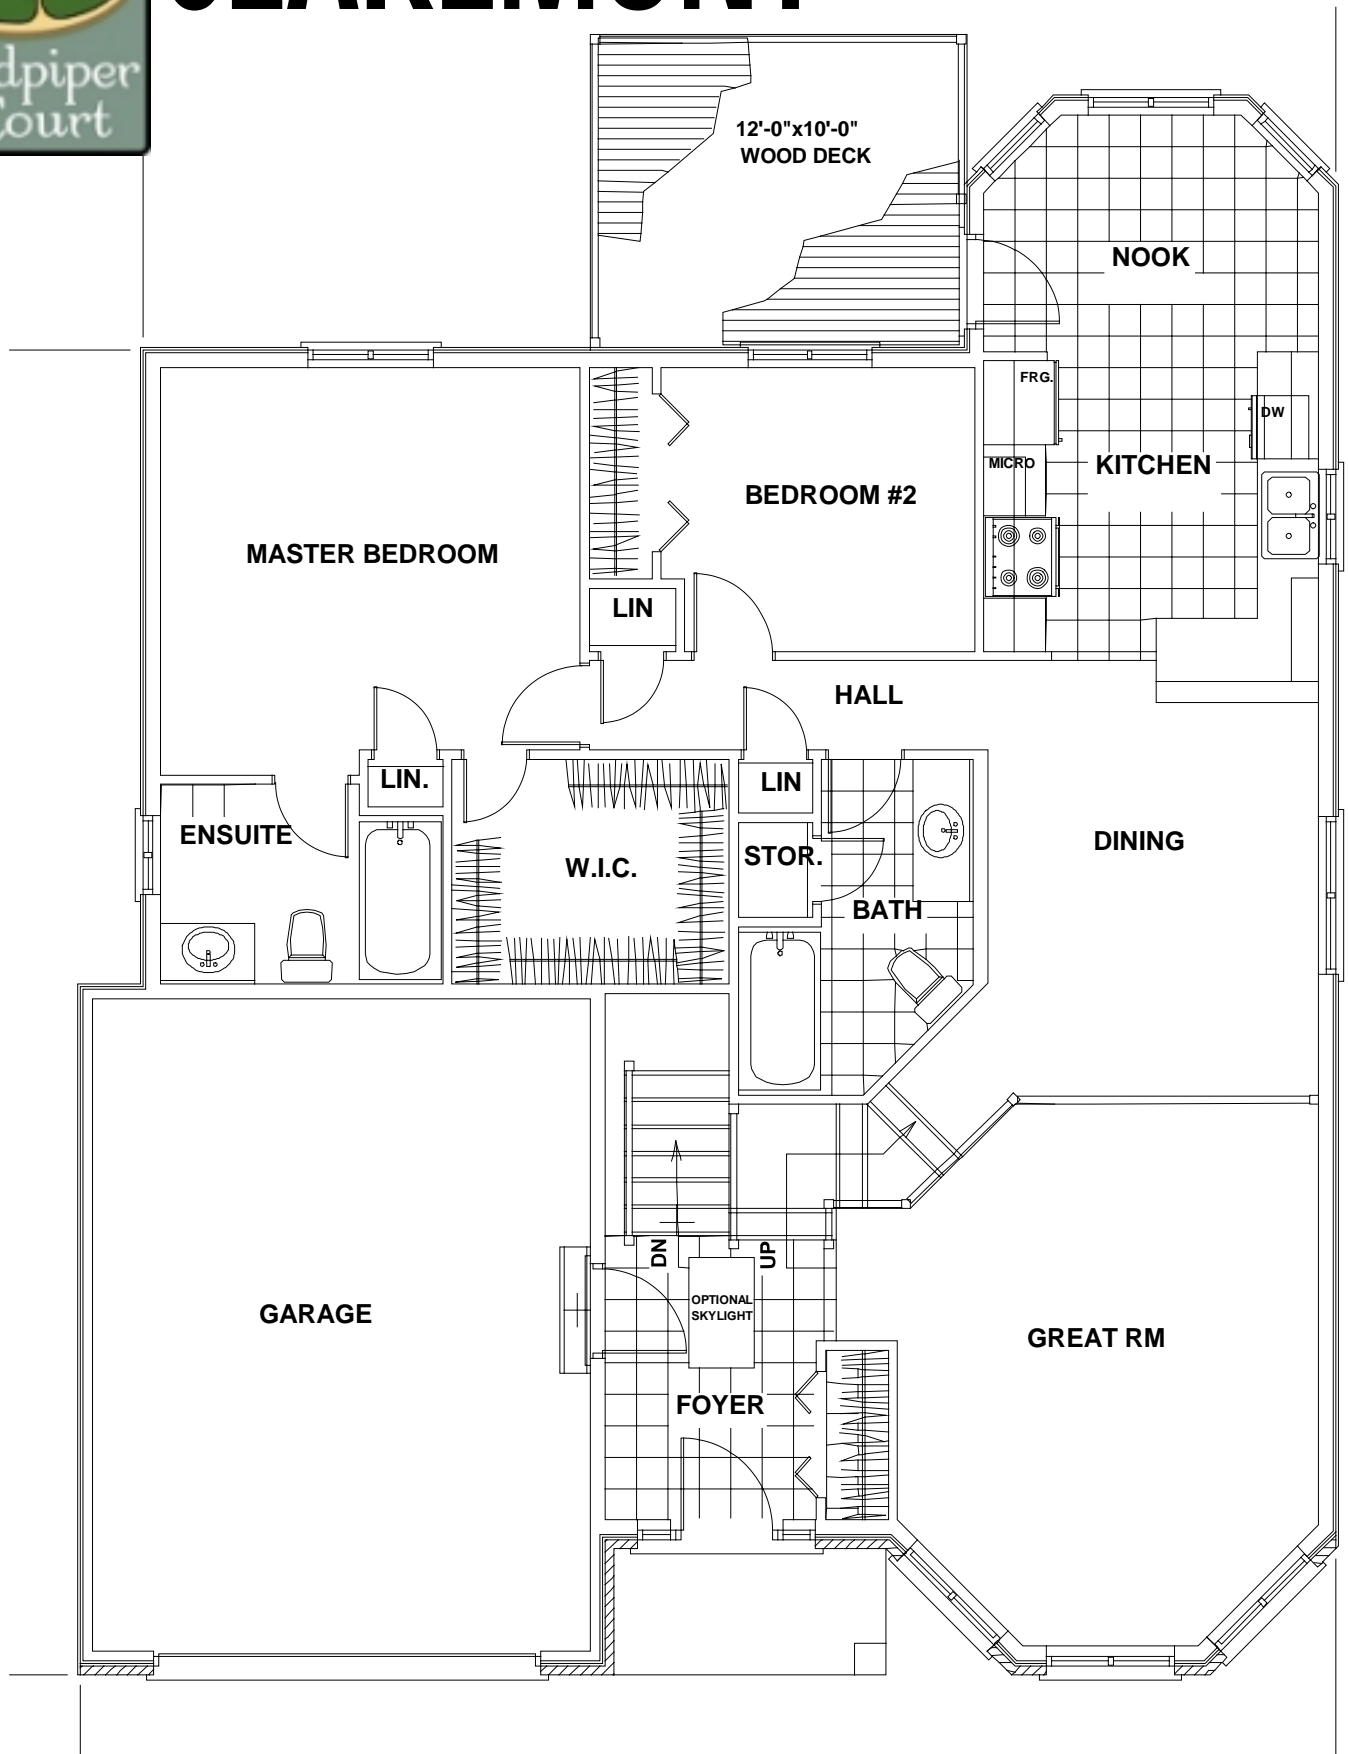

# CLAREMONT

1314 SQ. FT.

DOR-ANN HOMES  
365 North Front St. (Bell Tower Plaza)  
Belleville, Ontario  
K8P 5A5

**GROUND FLOOR PLAN**  
**CLAREMONT MODEL**  
**AREA = 1314 SQ FT**

Phone: 613.966.2424  
Toll-Free: 1.800.237.5237