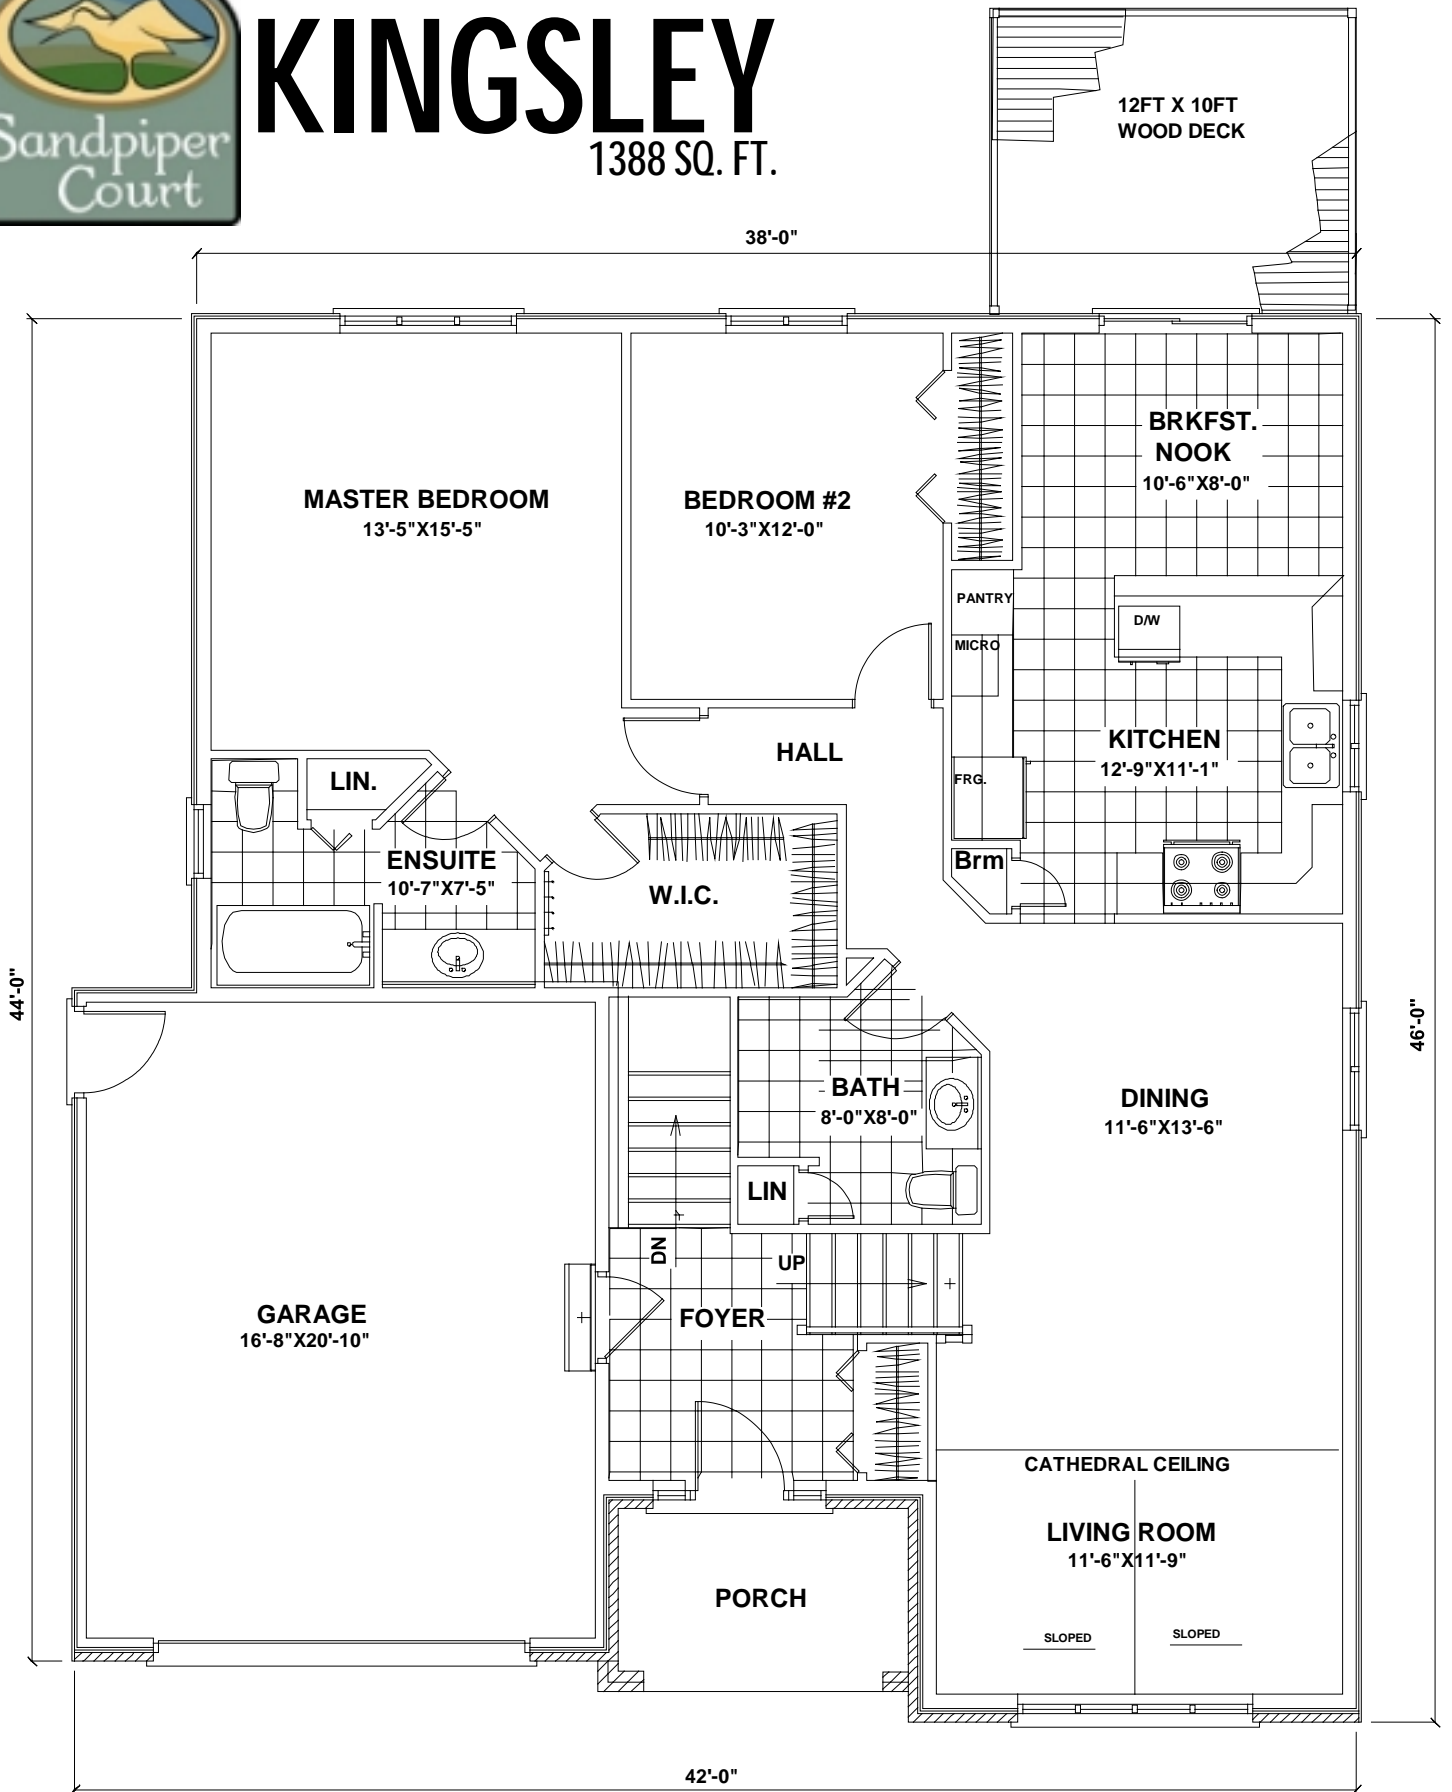

KINGSLEY

1388 SQ. FT.

DOR-ANN HOMES
365 North Front St. (Bell Tower Plaza)
Belleville, Ontario
K8P 5A5

GROUND FLOOR PLAN
KINGSLEY MODEL
AREA = 1388 SQ. FT.

Phone: 613.966.2424
Toll-Free: 1.800.237.5237