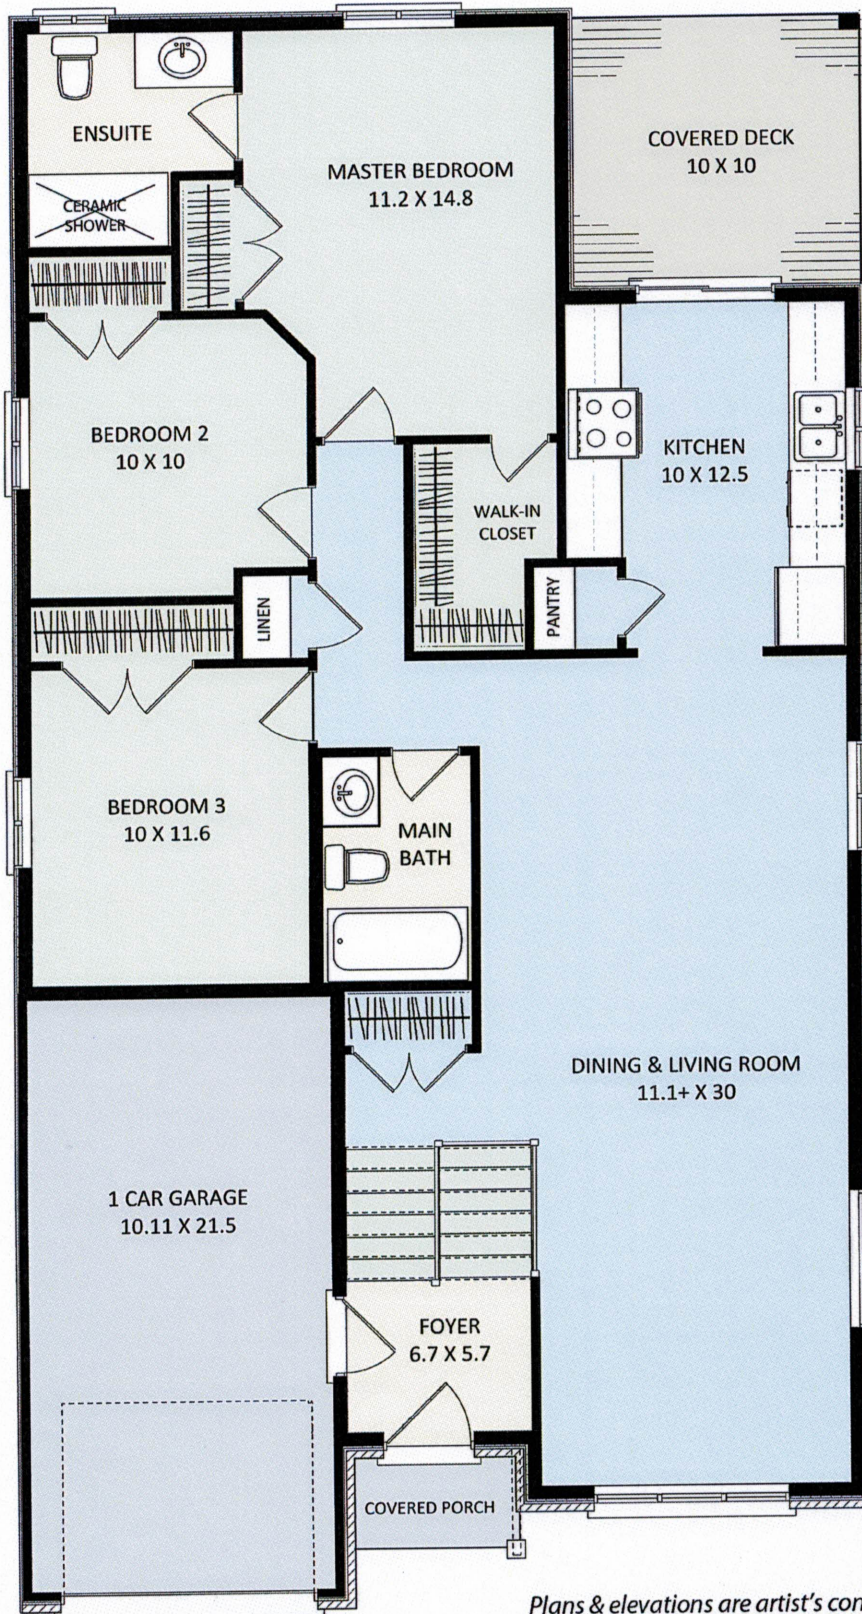

HERITAGE PARK

 DOR-ANN
HOMES LLC
Artist's Concept

The **Lennox** 1295 sq.ft.

Lennox

1295 sq. ft.

Plans & elevations are artist's concepts only. Plans & specifications are subject to change without notice. All dimensions and square footage are approximate E&OE. Please see sales staff to review actual working drawings. All rights reserved.