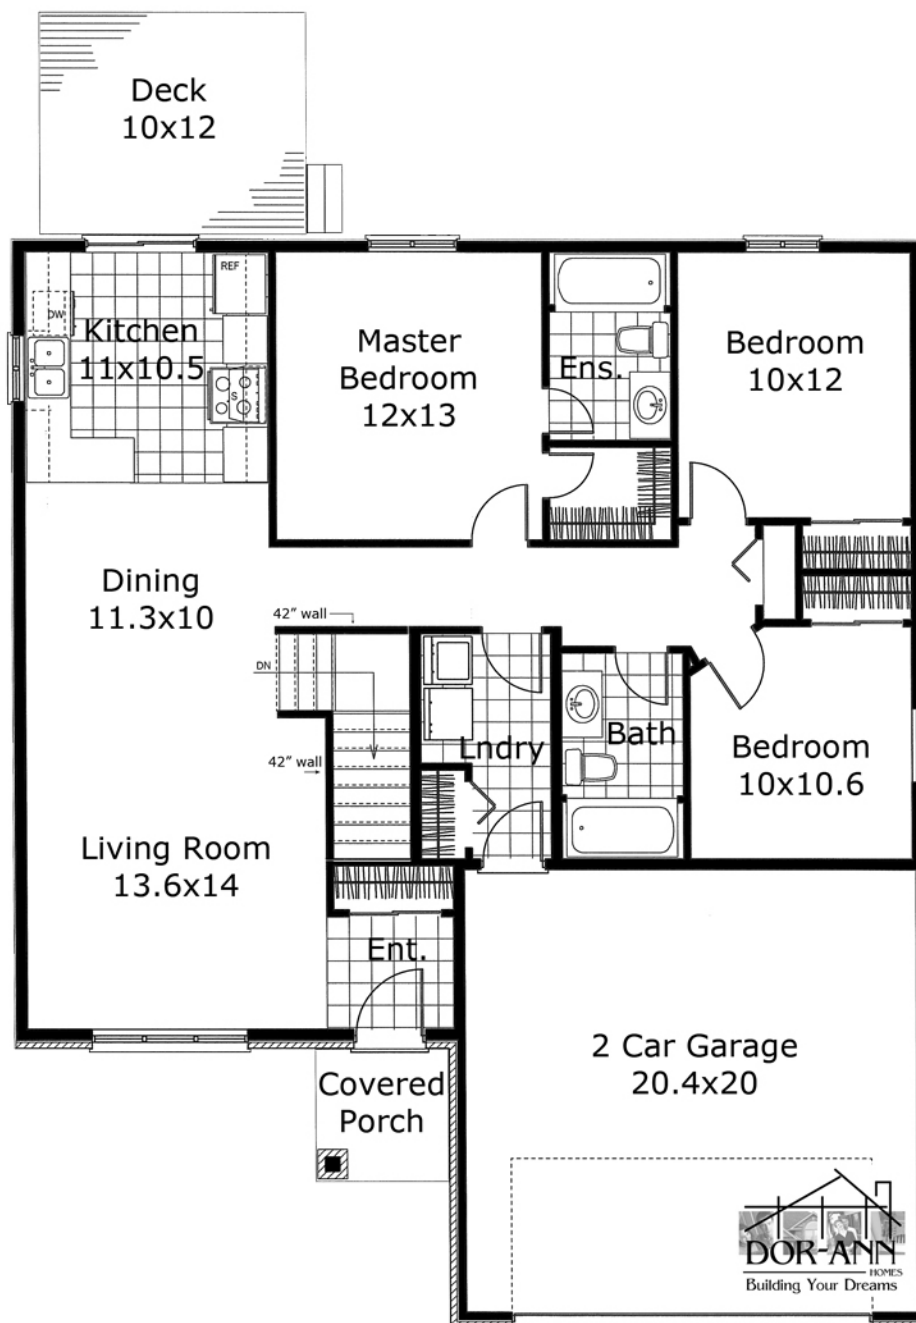

Boxwood

1330 sq. ft.

Renderings are artist's concept only.
 Plans are subject to change without notice.
 All dimensions and square footages are approximate E & OE
 Some features shown may be optional, available at extra cost.
 Please see Sales Staff to review actual working drawings.